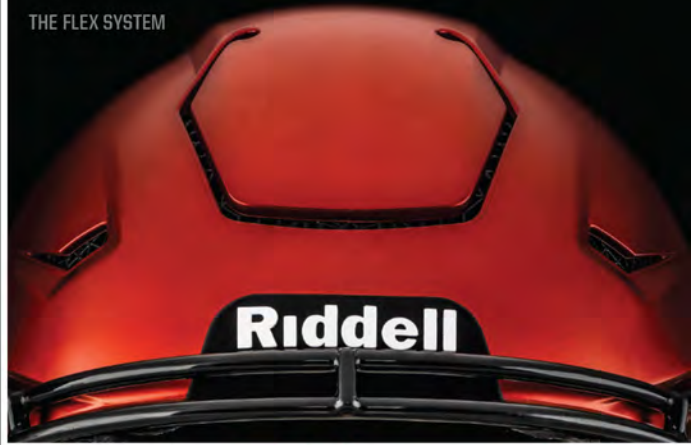

THE FLEX SYSTEM

ALL-POINTS QUICK RELEASE™